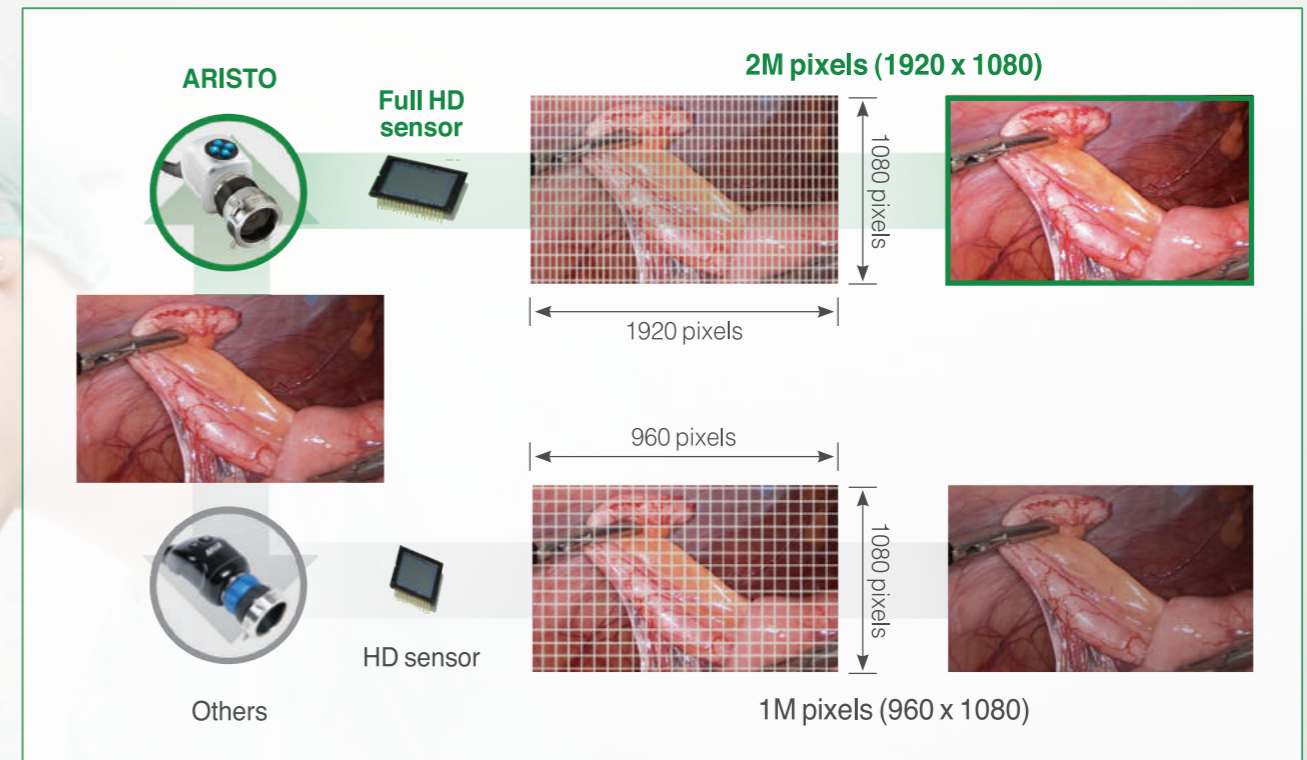

WORLD FIRST 3 CHIP REAL FULL HD CAMERA

Function	Description
Order-No.	Console : 670-41100(50Hz) / 670-41200 (60Hz) Head : 670-41120
Image sensor	1/3" 3 chip CMOS, 16 : 9, Progressive
Sensor resolution	1920 x 1080 pixels (Horizontal 1000TV Lines)
Video output interface	HD-SDI(3G) x 2 DVI x 1 HDMI x 1 Composite Video x 1(CVBS x 1) S-Video x 1
Output video signal	1080p (50/59.94Hz) 1080i (50/59.94Hz) NTSC / PAL
User interface	7" LCD touch screen & Jog dial
Zoom	Digital zoom up to 2 times
Camera head button	Four programmable head buttons
Foot pedal	Two programmable foot pedals
Image recording	Images & Video recording – USB 2.0 (Snapshot : JPEG / Video : H.264)
Language	8 Languages
Camera cable	3m
Lens adaptor	C-Mount
Power requirement	AC 100 ~ 240 V, 50/60hz
Power consumption	50VA ~ 72VA
Safety class	Medical safety standards : EN60601-1, EN60601-2-18, Class I, Type BF Medical EMC standards : EN60601-1-2
Operation temperature/humidity	+10°C ~ +40°C (50°F ~ 104°F) / 30% ~ 75%
Storage temperature/humidity	-20°C ~ +70°C (-4°F ~ 158°F) / 30% ~ 75%
Weight	7.8kg
Dimension [W x D x H]	390 x 360 x 135mm

1080P
FULL HD

WORLD FIRST 3 Chip Real Full HD Camera ARISTO-V3

201509-MGB(ARISTO-V3)-R2.0

PERFECTION BY PRECISION

www.mgb-berlin.de

EXPERIENCED & INNOVATIVE 3 CHIP REAL FULL HD CAMERA FROM MGB ARISTO-V3

- 3 Chip Real Full HD camera system : 1920 x 1080P (16:9 , Progressive)
- User - selectable & smart buttons on camera head
 - Zooming, Brightness, Sharpness, Freezing, Reflection, Recording
- Digital storage solution (Image & Video recording)
- Network connectivity (FTP)
- Comfortable UI with LCD touch screen & Jog dial

ARISTO - V3 transfers Real Full HD image to the monitor in lossless

Variable video output

- HD - SDI(3G) x 2
- CVBS x 1
- DVI x 1
- S-Video x 1
- HDMI x 1